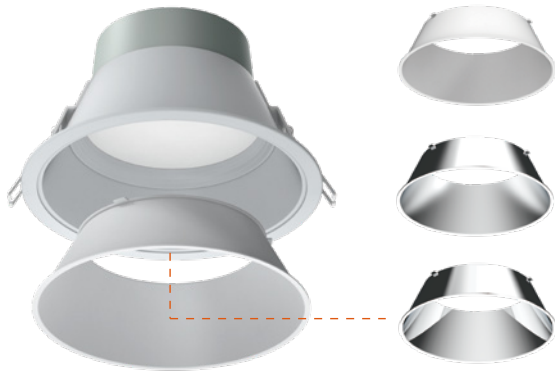

5RS125/126

IP44 low glare LED commercial downlight

KEY FEATURES

- 3CCT Switchable (3000K/4000K/6000K)
- Anti-glare design
- Interchangeable reflector(white/chrome/silver)
- High efficiency 105lm/w
- Tool-free wiring system

Dimensions

	5RS125-2	5RS126-2
Total Power:	20W	30W
Size(A×B×C):	175×110×148mm	217×120×198mm
Cutout:	Φ 150mm	Φ 200mm
lm/W:	≥105 lm/W	≥105 lm/W
CCT Changeable:	3000K 4000K 6000K	3000K 4000K 6000K

Interchangeable reflector