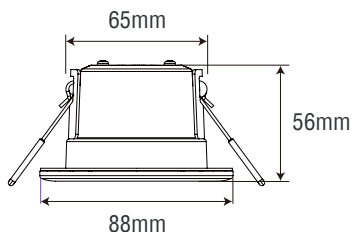

Dimensions

	5RS102-1 Twist & Lock	5RS102-2 Magnetic bezel
Total Power:	7W	7W
Size:	88×56mm	88×56mm
Cutout:	Φ 68mm	Φ 68mm
lm:	500-550 lm	500-550 lm
CCT Changeable:	2700K 3000K 4000K	2700K 3000K 4000K

CCT switchable