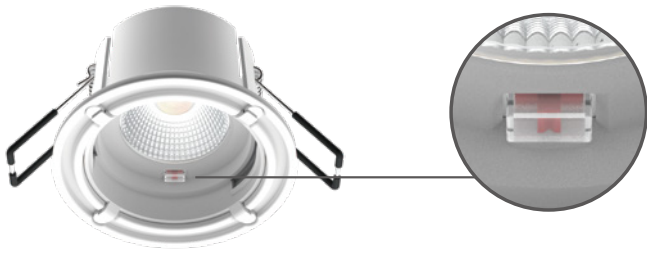

5RS102

Mild 7W low glare LED downlight

KEY FEATURES

- 3CCT Switchable (2700K/3000K/4000K)
- Low glare UGR<19
- Interchangeable bezels
- IP65 (Front only), Bathroom Zone 1 & Zone 2
- Comply with RT2012/RE2020 thermal regulations
- Insulation coverable ,can be covered with blanket & blown insulation materials
- Fire rated certified both i-joint & solid joist ceiling

Dimensions

	5RS102-1 Twist & Lock	5RS102-2 Magnetic bezel
Total Power:	7W	7W
Size:	88×56mm	88×56mm
Cutout:	Φ 68mm	Φ 68mm
lm:	500-550 lm	500-550 lm
CCT Changeable:	2700K 3000K 4000K	2700K 3000K 4000K

CCT switchable

Interchangeable bezels