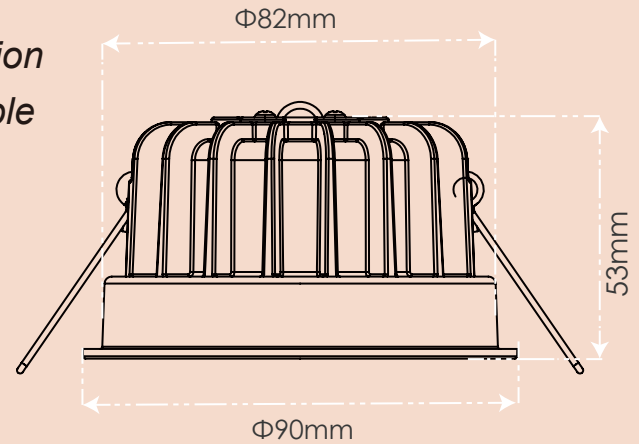

Hera 8W Anti-Glare

LED Downlight with Colorful Magnetic Bezel

8W

COB

AC
220-240V

CRI
90

Ø83mm

40°

IP44

5
YEARS

Hera is a perfect combination of our design language and Nordic style. Magnetic Bezel with multiple color, whatever color you want, we provide. Die-cast aluminum housing with unique shape design provides not only special visual impression but also good heat dissipation. At front side, we use our patent design-magnetic bezel, so you can change bezel without cutting power or taking the whole fixture down. Still health is what we focus on this fixture. That's why we use deep reflector to make it **Anti-glare**. This model can provide best lighting experience for end-user.

Magnetic Bezel with optional colors

Key Features:

- 1. Aluminum die-cast housing with good heat dissipation
- 2. CCT version front, back or driver switch all available
- 3. Magnetic bezel with multiple colors
(Black/White/Red/Yellow etc.)
- 4. Comfort and uniform light with UGR < 17
- 5. Restore true colors with CRI > 90
- 6. Unique shape design
- 7. Brand LED chip, more reliable, longer lifetime

Exclusive
Customized
Color

Item	Hera 8W	PF	0.9
Part No.	5RS219-1	IP	IP44 Front
Power	8W	Cut Out	Φ 83mm; Φ 68mm custom-made
Single Color	2700K/3000K/4000K	Driver	Isolated
Lumen	590lm/600lm/630lm	Dimmable	Trailing & Leading Edge
Input	AC 220-240V~50Hz	Size	Drawing Supplied
CRI	90	LED	COB
Beam Angle	40°	Switch Cycles	100,000