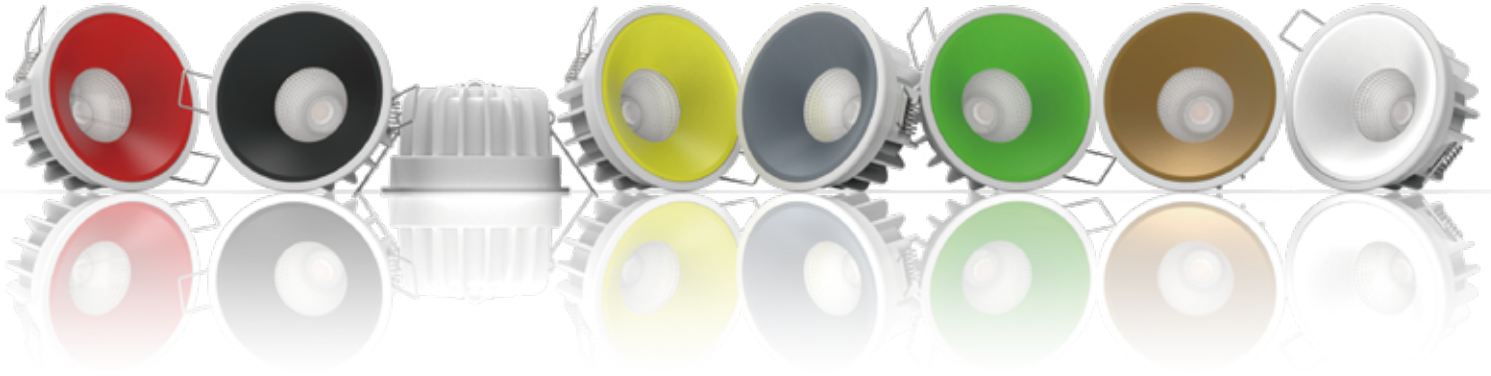

Hera 8W Anti-Glare

LED Downlight with Colorful Magnetic Bezel

8W

COB

AC
220-240V

CRI
90

Ø83mm

40°

IP44

5
YEARS

Hera is a perfect combination of our design language and Nordic style. Magnetic Bezel with multiple color, whatever color you want, we provide. Die-cast aluminum housing with unique shape design provides not only special visual impression but also good heat dissipation. At front side, we use our patent design-magnetic bezel, so you can change bezel without cutting power or taking the whole fixture down. Still health is what we focus on this fixture. That's why we use deep reflector to make it **Anti-glare**. This model can provide best lighting experience for end-user.

Magnetic Bezel with optional colors

Key Features:

- 1. Aluminum die-cast housing with good heat dissipation
- 2. CCT version front, back or driver switch all available
- 3. Magnetic bezel with multiple colors
(Black/White/Red/Yellow etc.)
- 4. Comfort and uniform light with UGR < 17
- 5. Restore true colors with CRI > 90
- 6. Unique shape design
- 7. Brand LED chip, more reliable, longer lifetime

Exclusive
Customized
Color

Item	Hera 8W	PF	0.9
Part No.	5RS219-1	IP	IP44 Front
Power	8W	Cut Out	Φ 83mm; Φ 68mm custom-made
Single Color	2700K/3000K/4000K	Driver	Isolated
Lumen	590lm/600lm/630lm	Dimmable	Trailing & Leading Edge
Input	AC 220-240V~50Hz	Size	Drawing Supplied
CRI	90	LED	COB
Beam Angle	40°	Switch Cycles	100,000