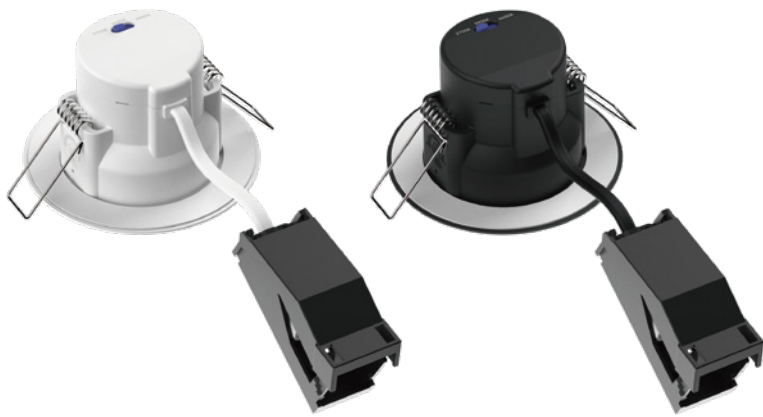

CCT switchable

Suzhou Radiant Lighting Technology Co.,Ltd

www.lediantlighting.com

+86-0512-58428167

radiant@cnradiant.com